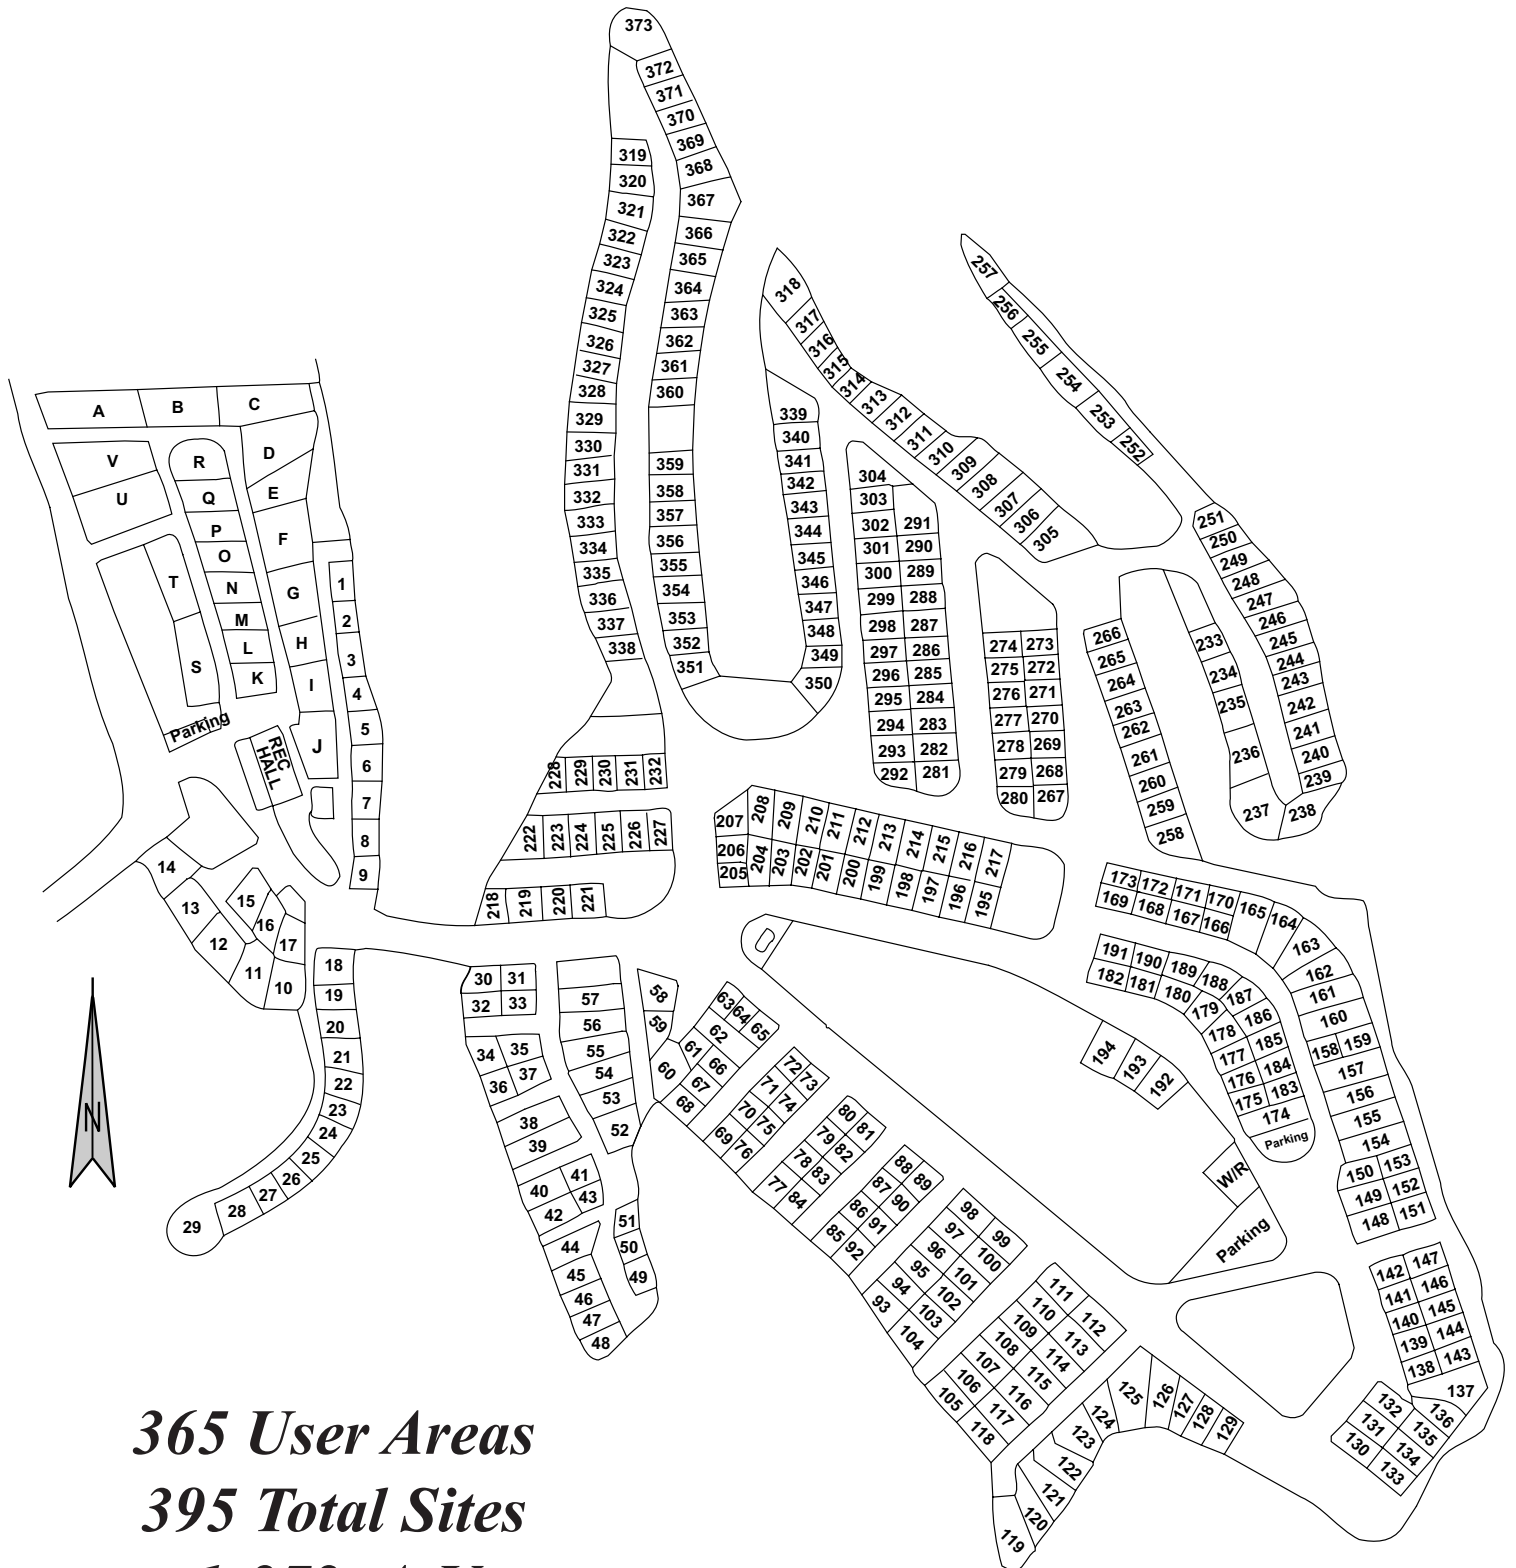

Everglades Resort

365 User Areas

395 Total Sites

1-373, A-V

No Scale
Not a legal plan