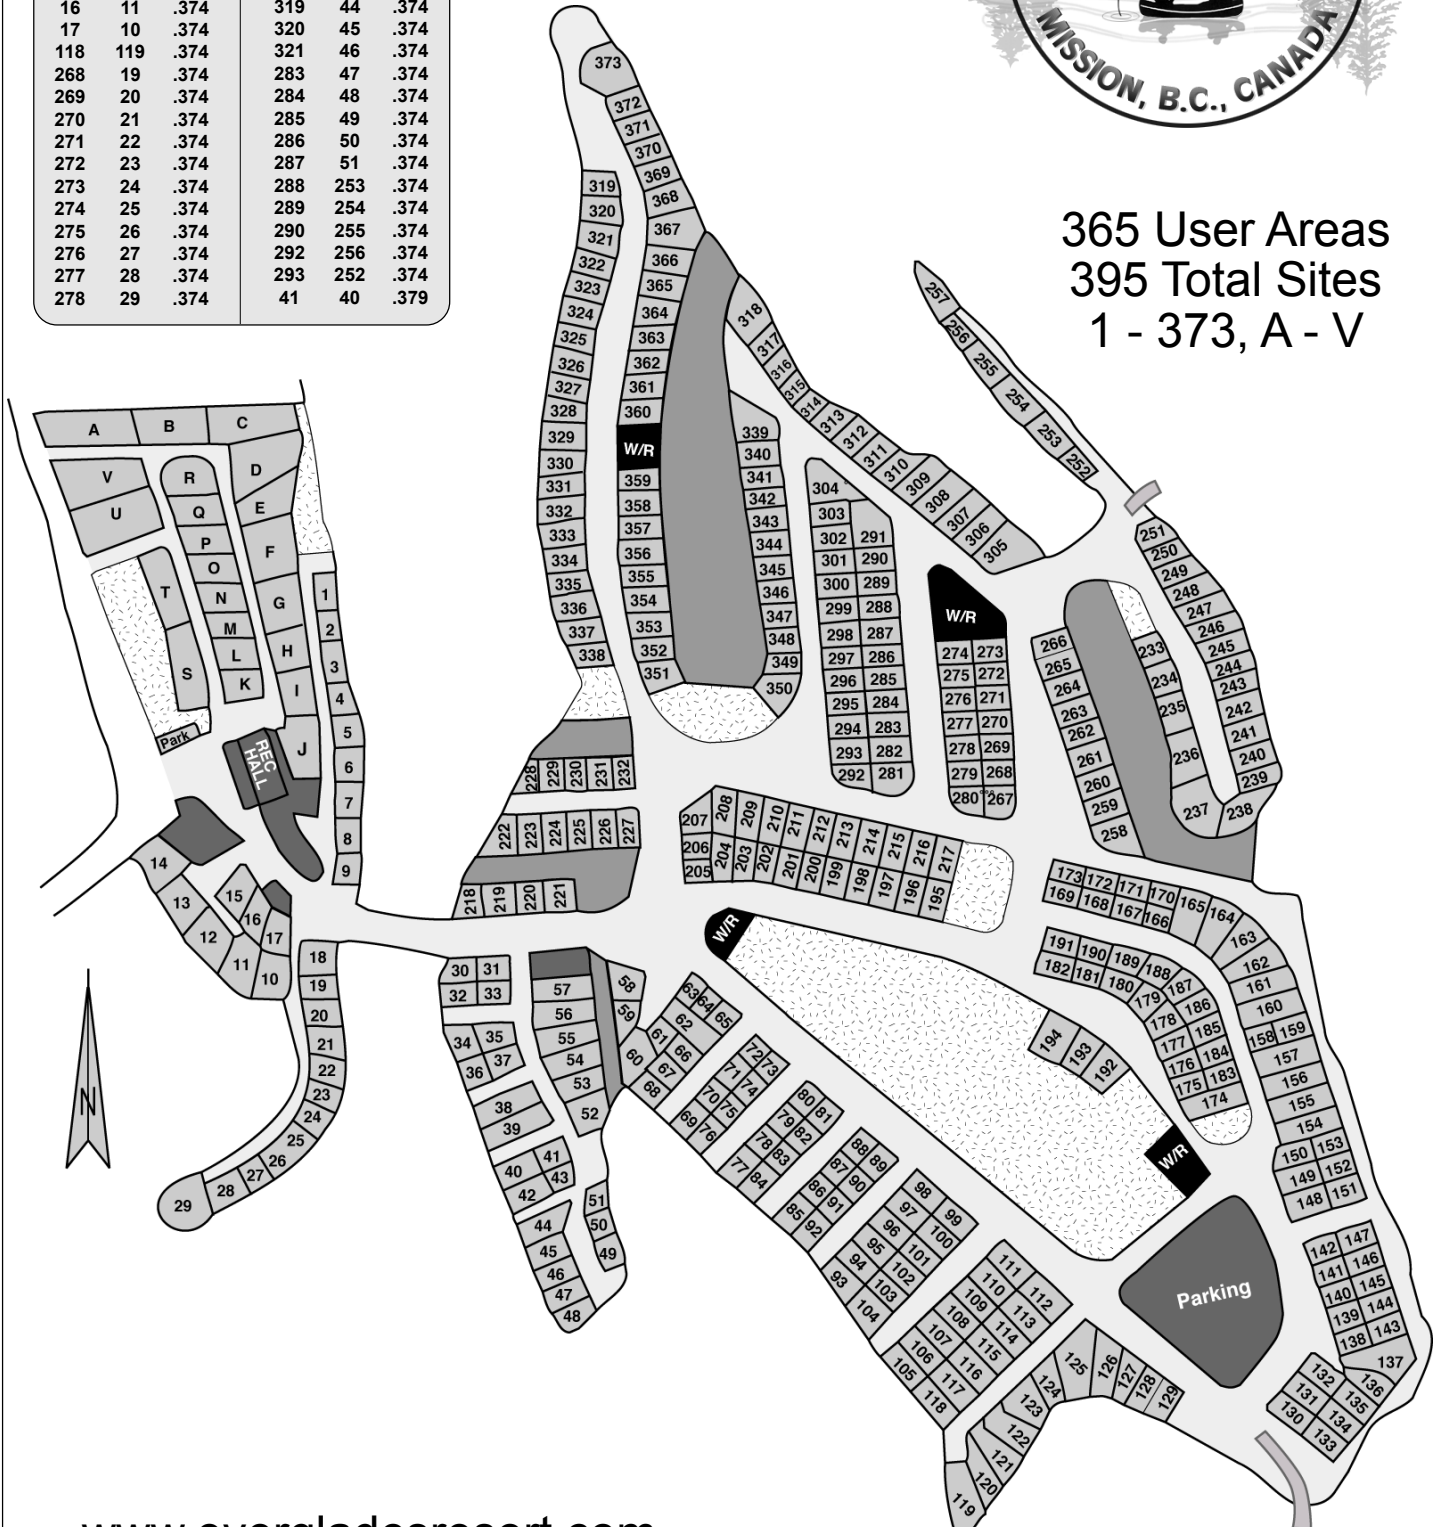

Everglades Resort Hatzic Lake, Mission, BC

**EVERGLADES
RESORT**
on HATZIC LAKE

Teamed User Areas
(legal, crown site, % share)
All other UAs 0.265% share.

15	12	.374	279	42	.374
16	11	.374	319	44	.374
17	10	.374	320	45	.374
118	119	.374	321	46	.374
268	19	.374	283	47	.374
269	20	.374	284	48	.374
270	21	.374	285	49	.374
271	22	.374	286	50	.374
272	23	.374	287	51	.374
273	24	.374	288	253	.374
274	25	.374	289	254	.374
275	26	.374	290	255	.374
276	27	.374	292	256	.374
277	28	.374	293	252	.374
278	29	.374	41	40	.379

365 User Areas
395 Total Sites
1 - 373, A - V

www.evergladesresort.com